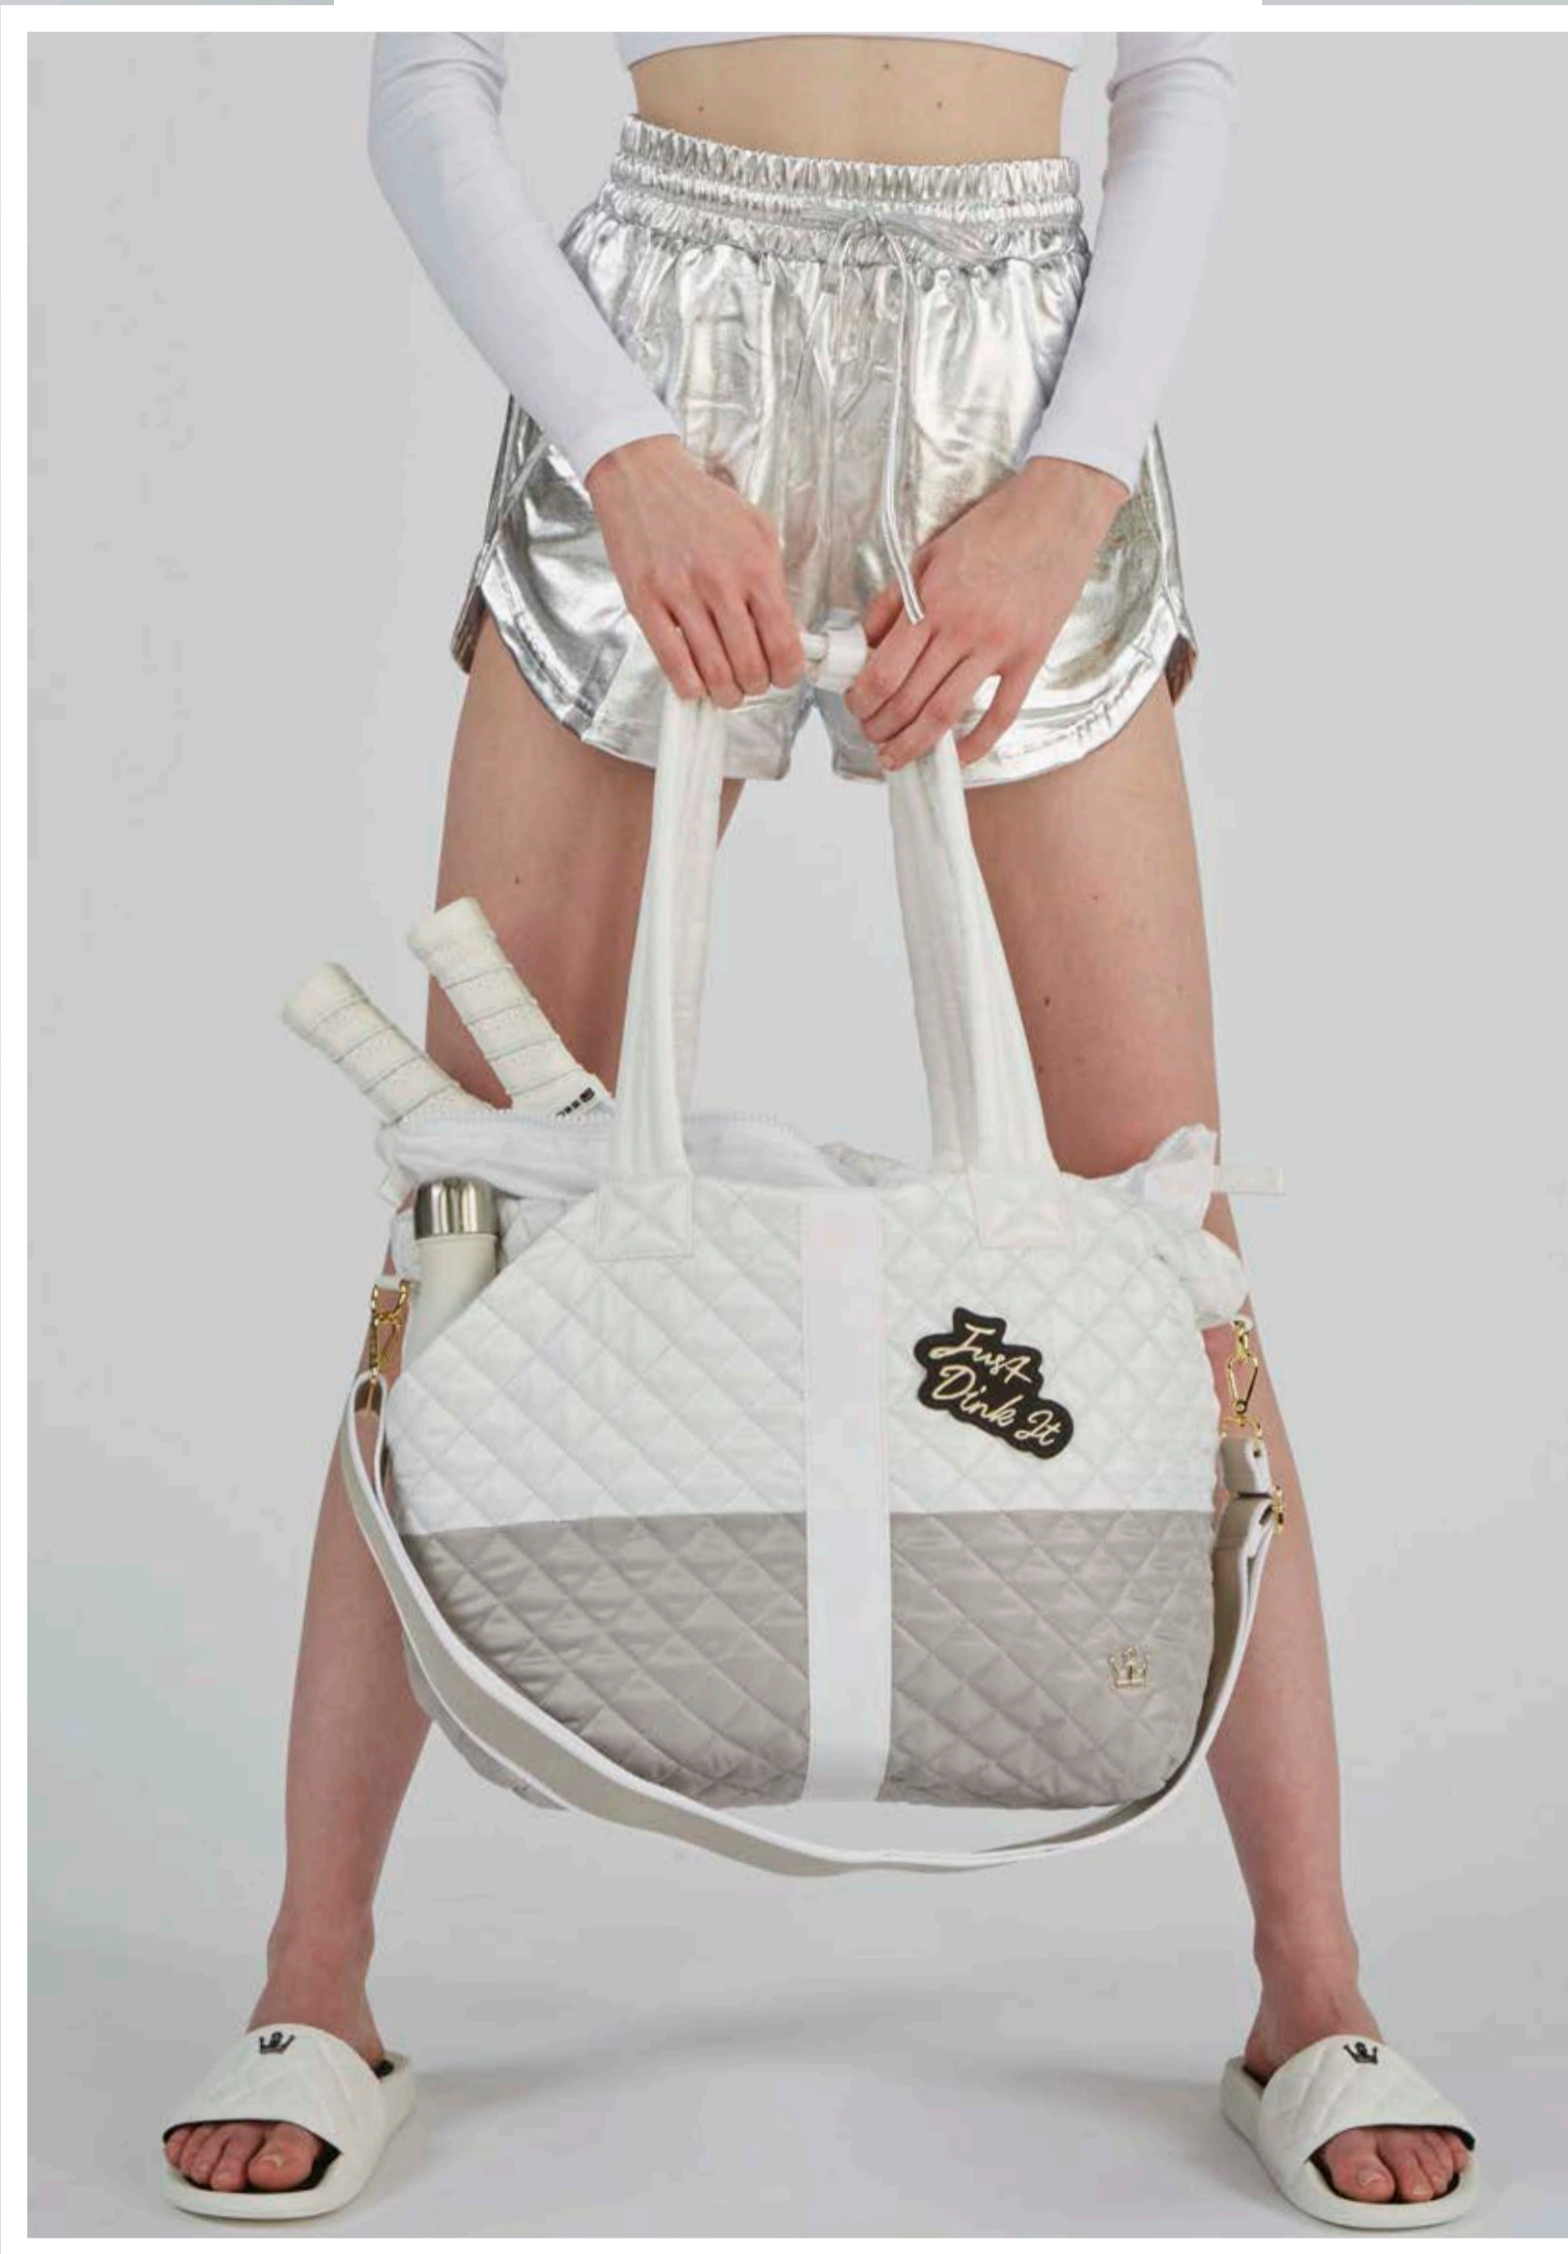

OLIVER THOMAS[®]

PUT IT IN NEUTRAL

SPRING 2024

NEW COLOR
WHITE DARK GREY COLORBLOCK
MAXED OUT MINI DUFFLE, KITCHEN SINK TOTE, 24+7 WEEKENDER DUFFLE

MAKE IT

NEW COLOR
DOVE GREY
MAXED OUT WANDERLUST XL TOTE

MONO- CHROME

NEW COLOR
DOVE GREY
TRIPLE THREAT

NEW COLOR
DOVE GREY
MAXED OUT CELLPHONE CROSSBODY

NEW COLOR
DOVE GREY
KST TRAINWRECK CASE,
HANGING TRAVEL ORGANIZER,
KST COSMETIC CASE MEDIUM & LARGE

GREY MATTER

NEW COLOR
DOVE GREY
24+7 WEEKENDER DUFFEL
MAXED OUT WANDERLUST TOTE XL,
MAXED OUT CELLPHONE CROSSBODY,
24+7 TRIPLE THREAT, HANGING TRAVEL ORGANIZER,
KST TRAINWRECK CASE, KST COSMETIC CASE MEDIUM & LARGE

50 SHADES OF BADA\$\$.

NEW COLORS

WHITE DARK GREY COLORBLOCK & DOVE GREY
KITCHEN SINK TOTE & MAXED OUT XL WANDERLUST TOTE

NEW COLOR
WHITE DARK GREY COLORBLOCK & DOVE GREY
24+7 TENNIS BACKPACK, KITCHEN SINK TOTE - PICKLEBALL & GOLF