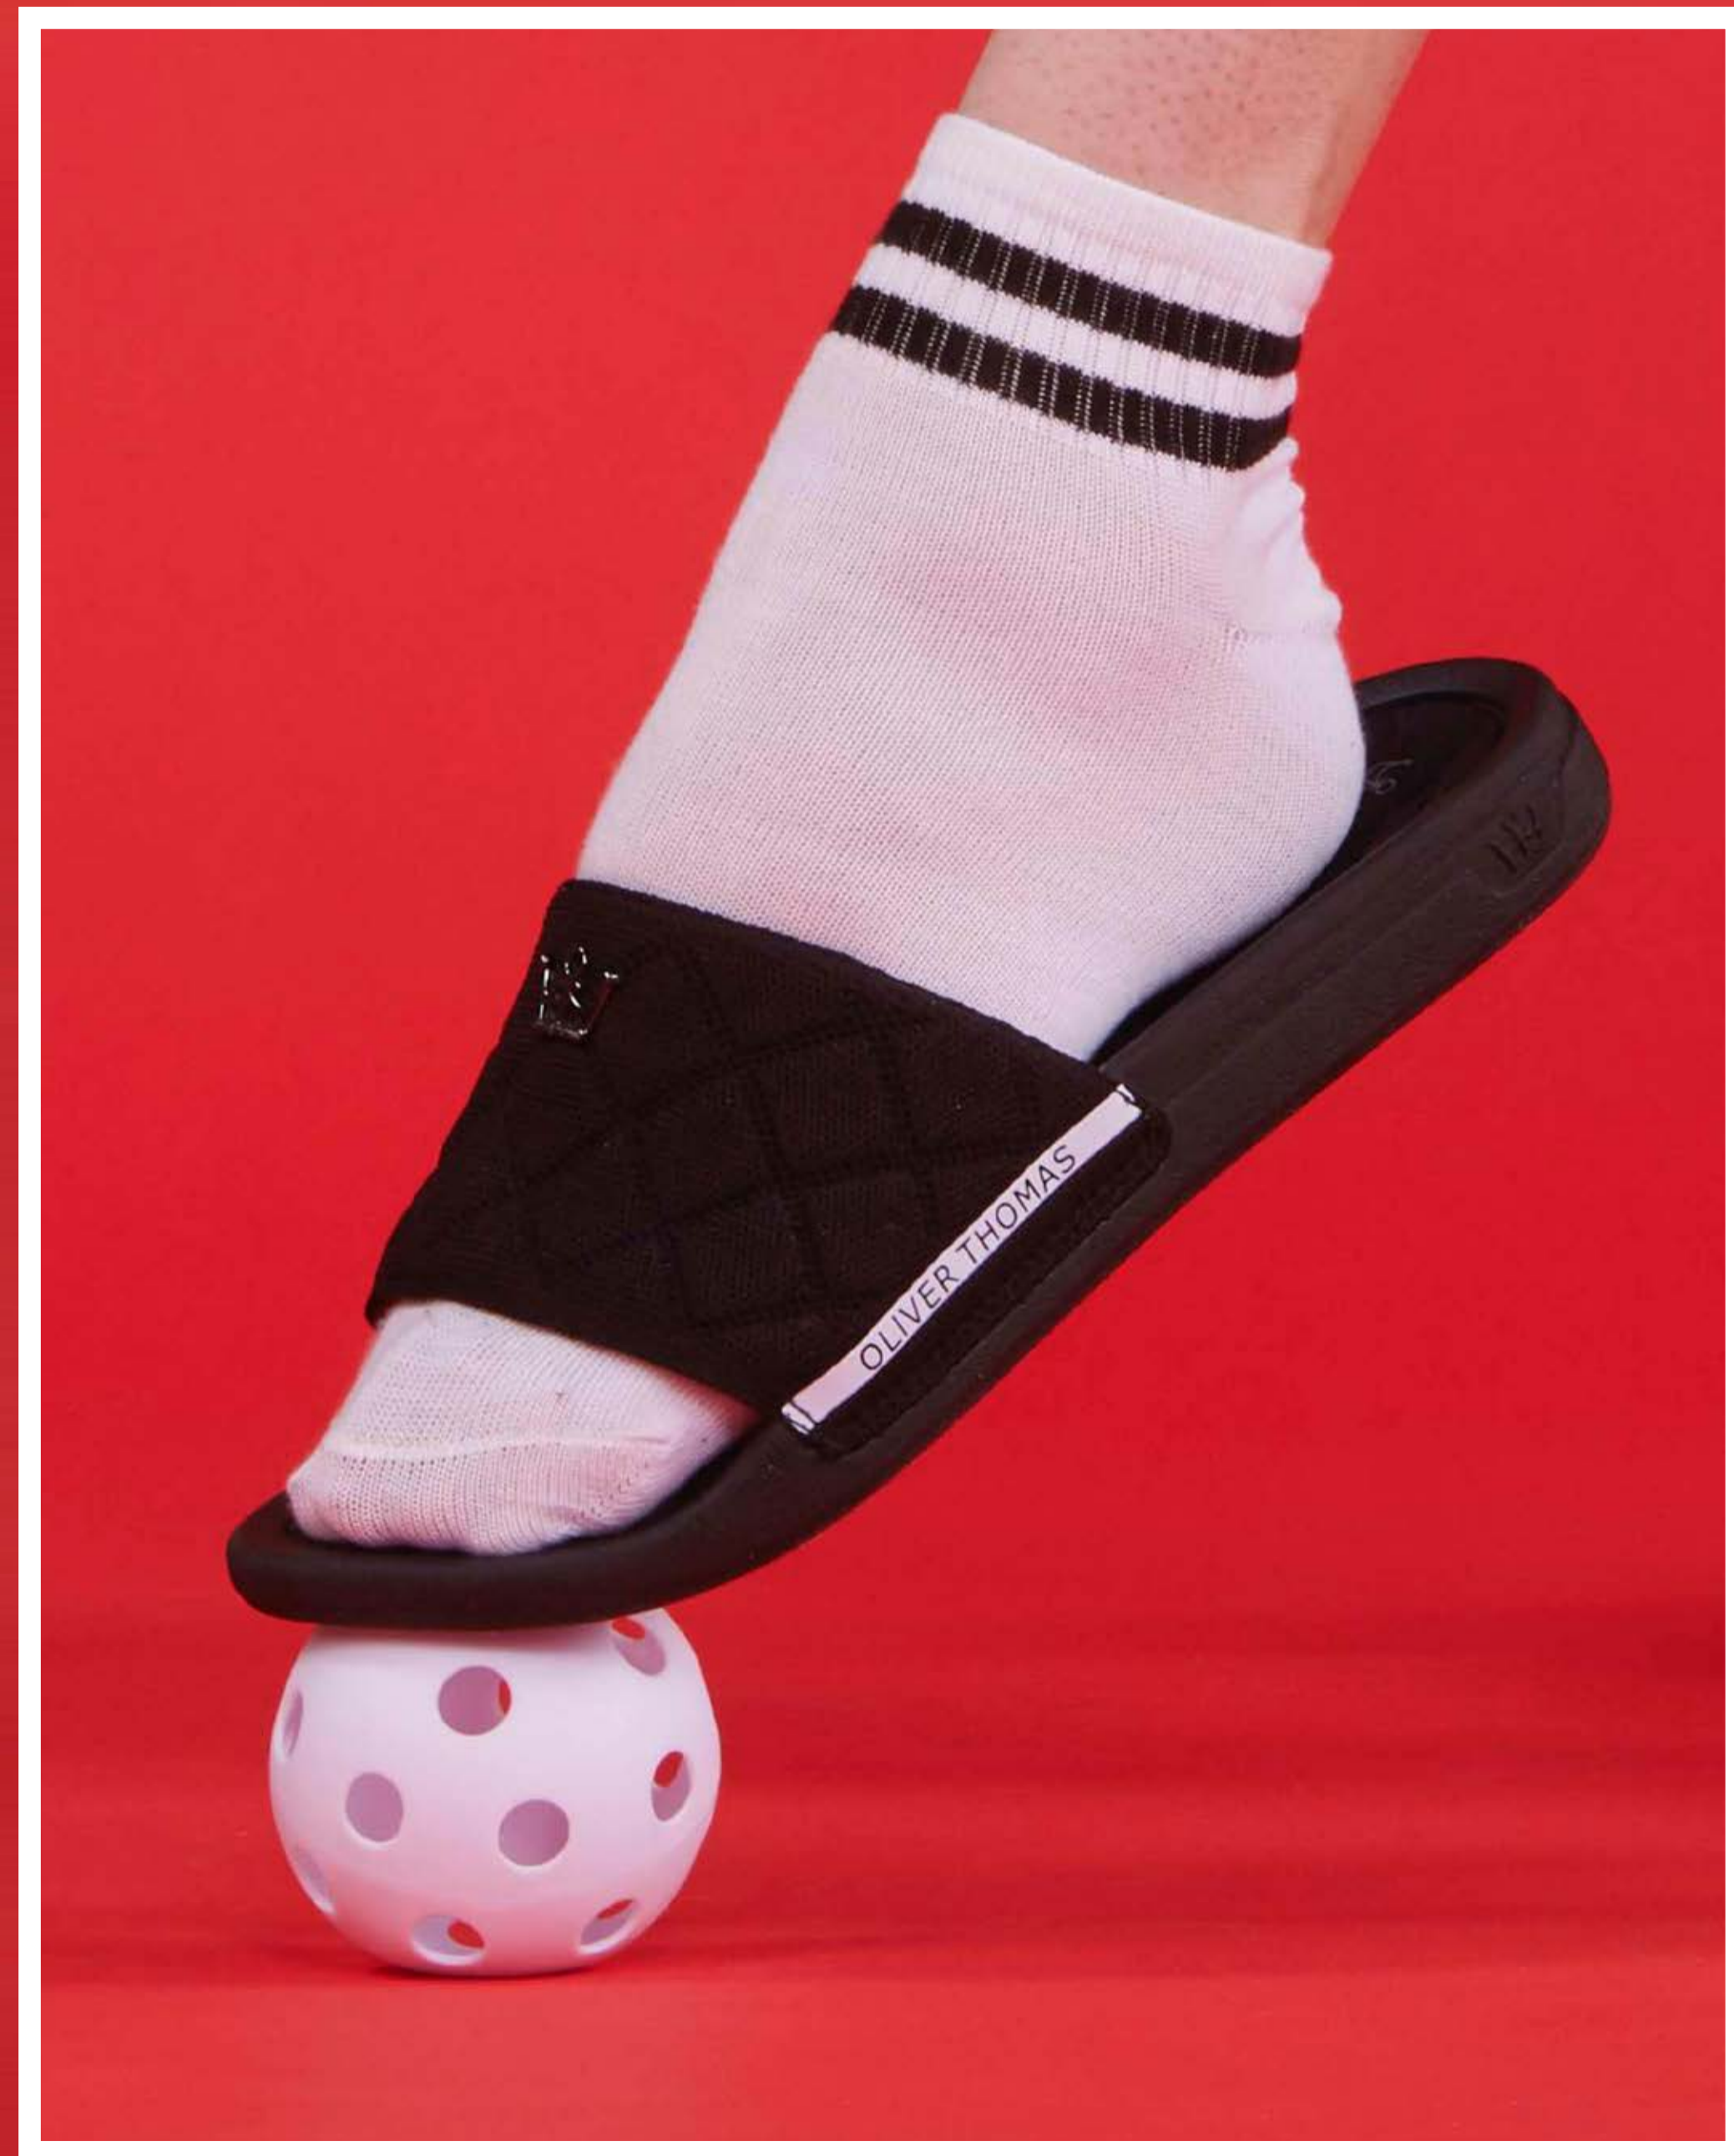

Your
PERFECT
Dair

OLIVER THOMAS®

MEET
YOUR

*Sole
Mates*

INTRODUCING...

THE
Wing

Woman

COMFORT
RECOVERY
SLIDE

Court

— to —

Course

Step Up
YOUR
Game

DARK NAVY
WINGWOMAN COMFORT RECOVERY SLIDE

THE *Shoe* FITS

BLACK
WINGWOMAN COMFORT RECOVERY SLIDE

Slide
ON IN

WHITE
WINGWOMAN COMFORT RECOVERY SLIDE

Wingwoman Comfort Recovery Slide

BUILT WITH **INSITE® CONTOURA®** PATENTED SHAPE TECHNOLOGY

LIGHTWEIGHT

MACHINE
WASHABLE

WATER
RESISTANT

RELIEVES PLANTAR
PRESSURE

DURABLE
OUTSOLE

3D MOLDED FOOTBED

PODIATRIST
DESIGNED SHAPE

SOFT FLEXIBLE FOOT-
STRAP WITH MESH LIN-
ING

PODIATRIST DESIGNED
ARCH SUPPORT

STABILIZING HEEL CUP

They Will Save Your Socks!

IF YOU NEED HIGH-RESOLUTION IMAGES OR SAMPLES,
PLEASE CONTACT US. WE ARE HAPPY TO HELP!
CUSTOMERSERVICE@THEOLIVERTHOMAS.COM