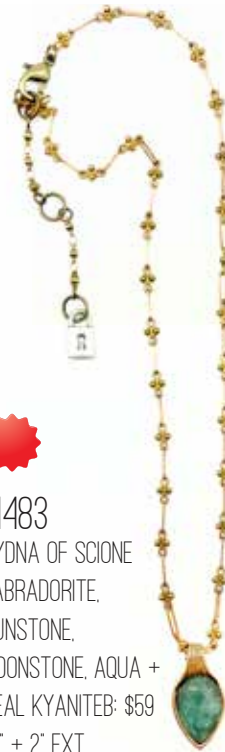

N421  
ANNA PAVLOVA  
B: \$59  
TOURMALINE  
17" +2" EXT

N422  
HYDNA OF SCIONE  
B: \$69  
HOMBRE KYANITE/  
MOONSTONE  
18" +2" EXT

N430  
CATHERINE DE MEDICI  
B: \$45  
LABRADORITE, MOONSTONE,  
SUNSTONE, GREEN AMETHYST,  
AQUA KYANITE, TEAL KYANITE  
18" +2" EXT

N473  
ANNA PAVLOVA  
B: \$65  
PEARL  
18" + 2" EXT

N474  
ANNA PAVLOVA  
B: \$139  
PEARL  
19" +2" EXT

N475  
ANNA PAVLOVA  
B: \$119  
PEARL  
19" +2" EXT

N476  
HATSHEPSUT  
B: \$63  
MOONSTONE, KYANITE  
17.5" +2" EXT

HAND PAINTED  
OAK

N477  
ANNA PAVLOVA  
B: \$75  
PAINTED  
18.5" +2" EXT

N478  
ANNA PAVLOVA  
B: \$103  
PAINTED  
30" EXT

HAND  
PAINTED  
OAK

HAND PAINTED  
OAK

N479  
ANNA PAVLOVA  
B: \$67  
PAINTED  
18" + 2" EXT

N482  
ANNA PAVLOVA  
LABRADORITE,  
SUNSTONE,  
MOONSTONE, AQUA +  
TEAL KYANITE  
B: \$59  
18" + 2" EXT

N480  
SELENE  
B: \$69  
LABRADORITE/HEMATITE  
19" + 2" EXT

N483  
HYDNA OF SCIONE  
LABRADORITE,  
SUNSTONE,  
MOONSTONE, AQUA +  
TEAL KYANITE: \$59  
18" + 2" EXT