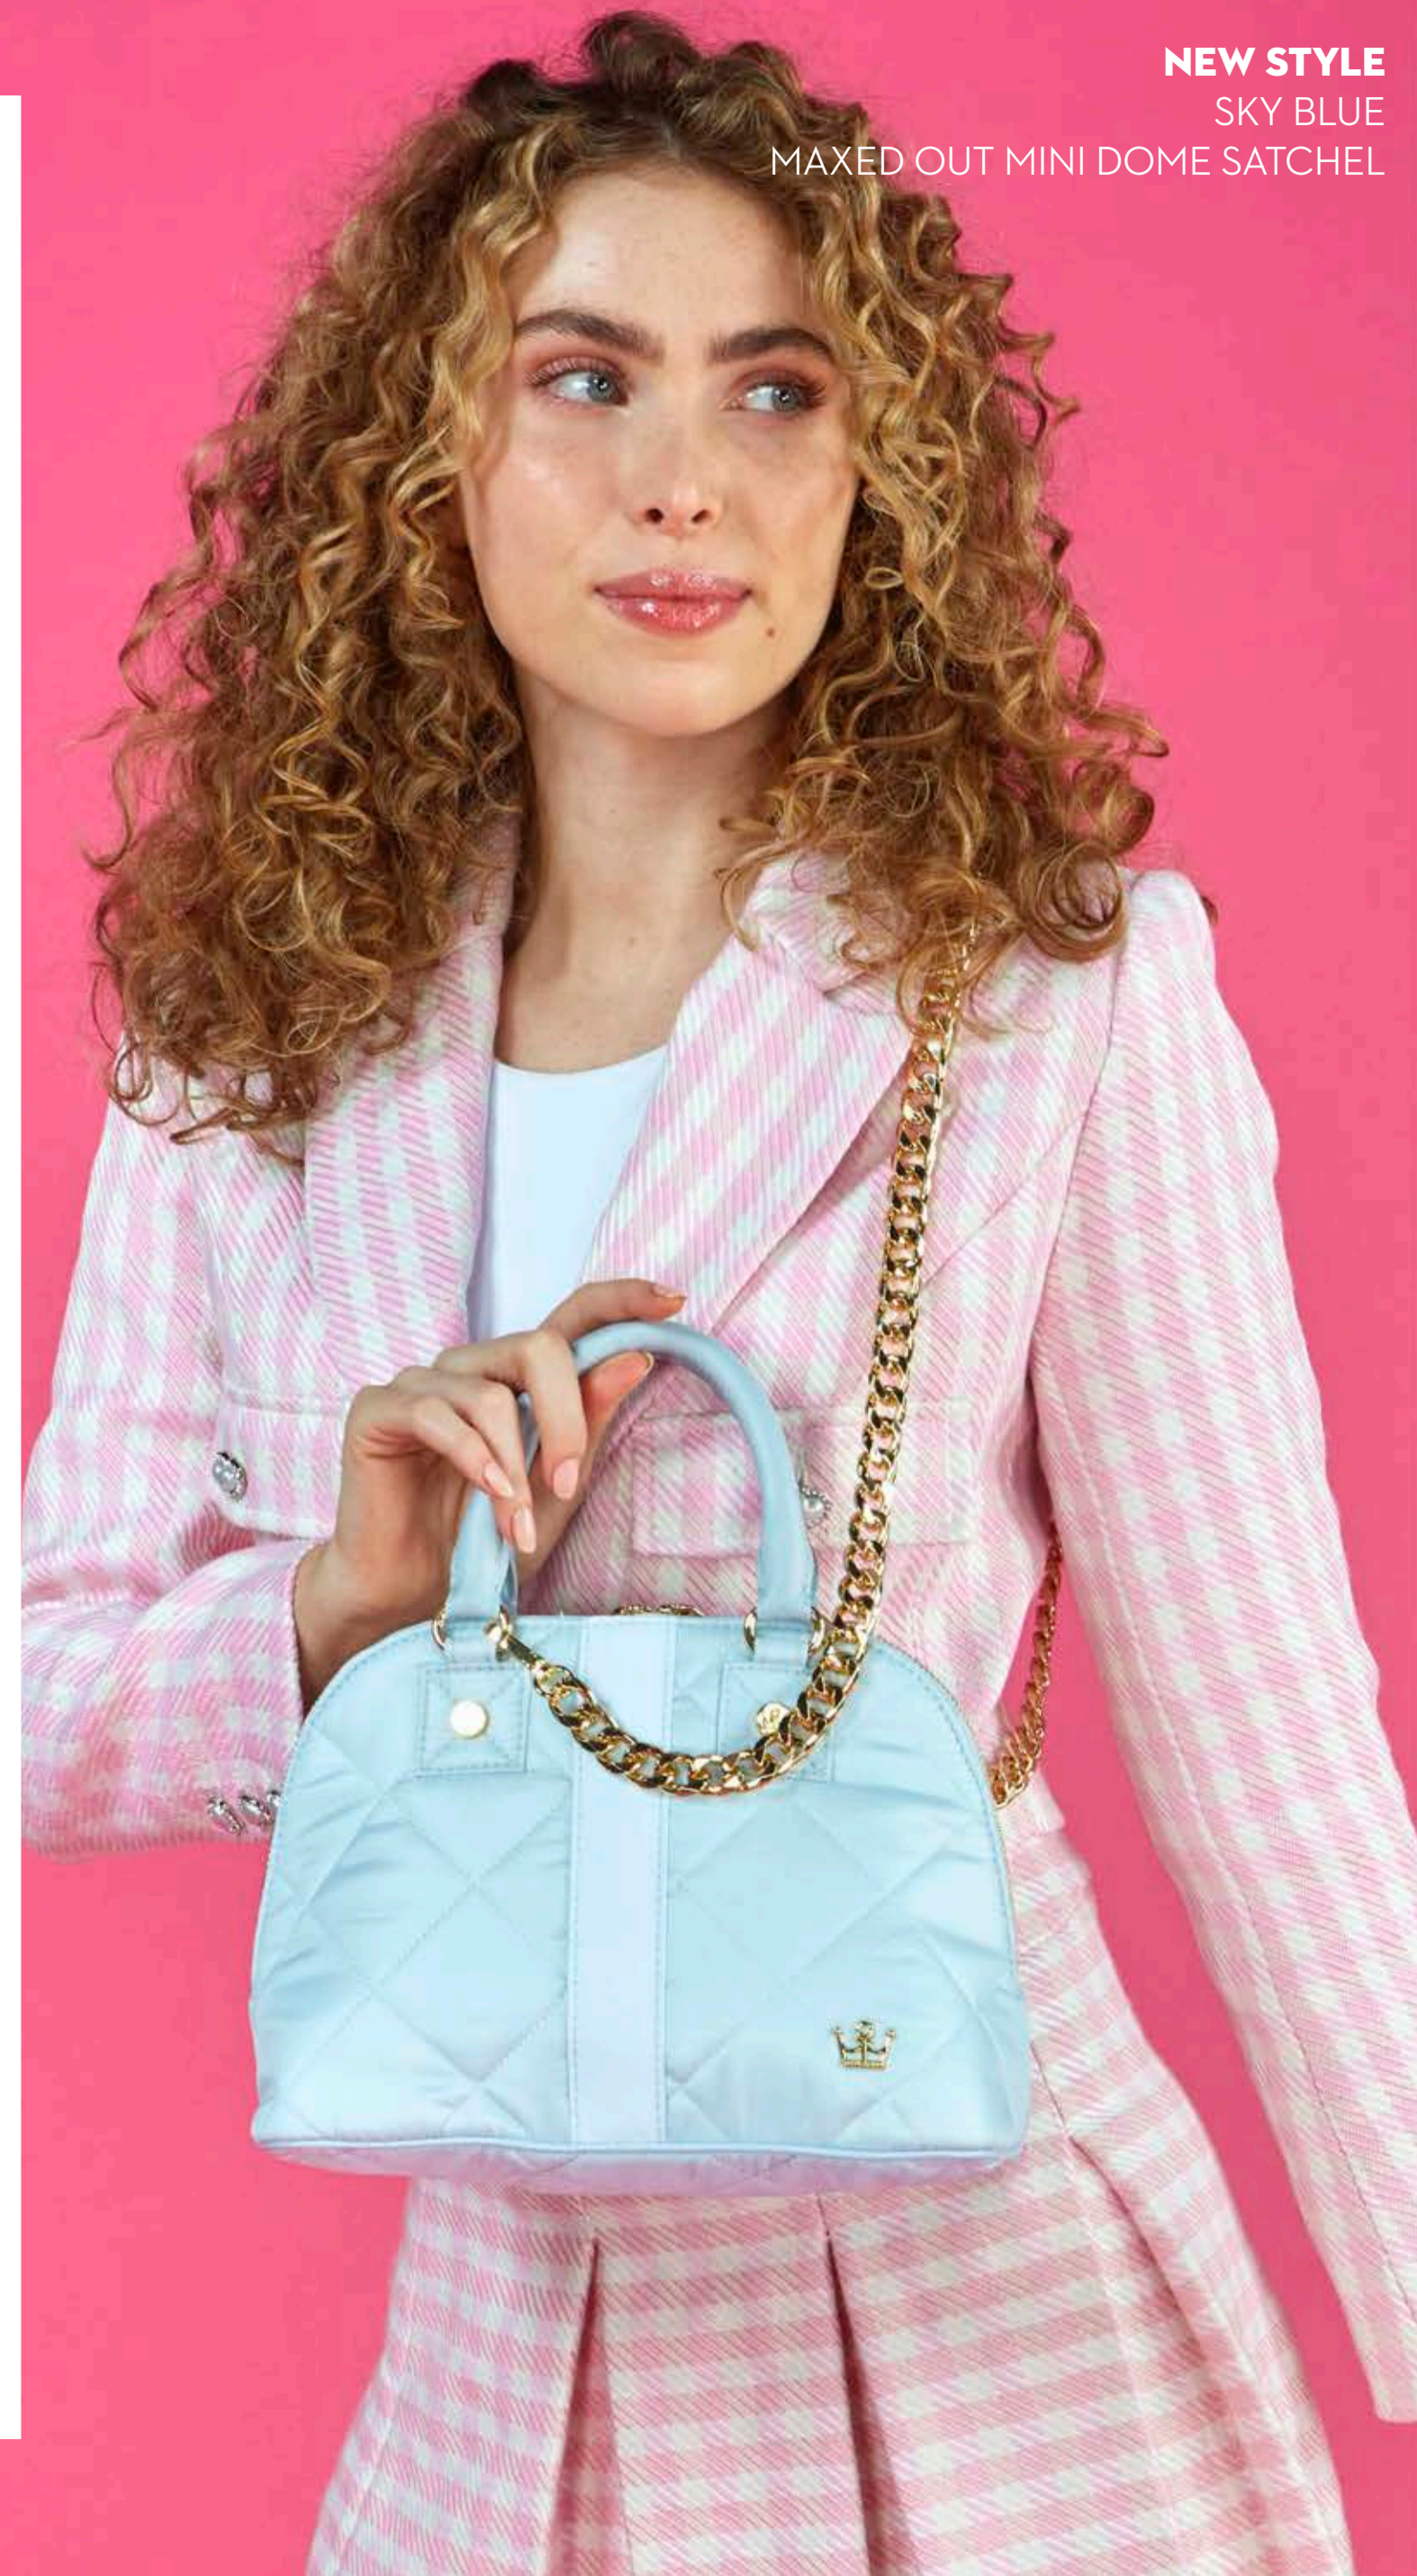

NEW STYLE
SKY BLUE
MAXED OUT MINI DOME SACHEL