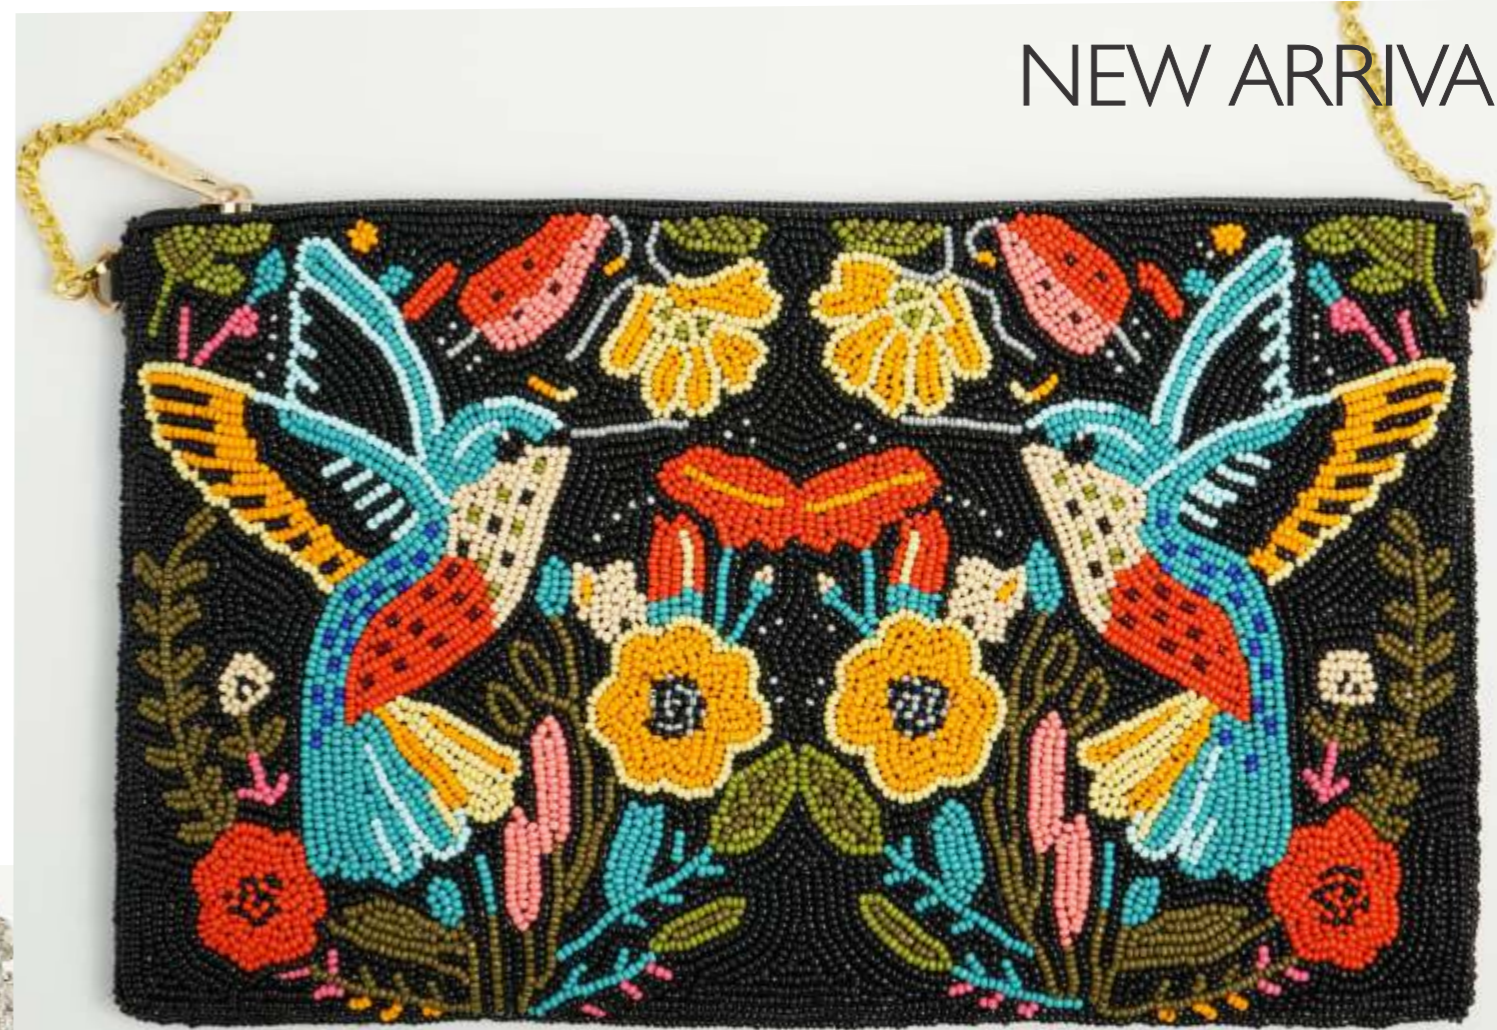

ROYALE
BLK/ SILVER/ GOLD
\$65

RICKI DESIGNS
CALIFORNIA

SILVER FLOWER
SEMI CIRCLE BOX BAG
\$65

RICKI DESIGNS
CALIFORNIA

HAMSA EYE
ZIPTOP ALL SIDE BEADED BAG
\$58

NEW ARRIVAL

BIRD GARDEN
ZIPTOP ALL SIDE BEADED BAG
\$58