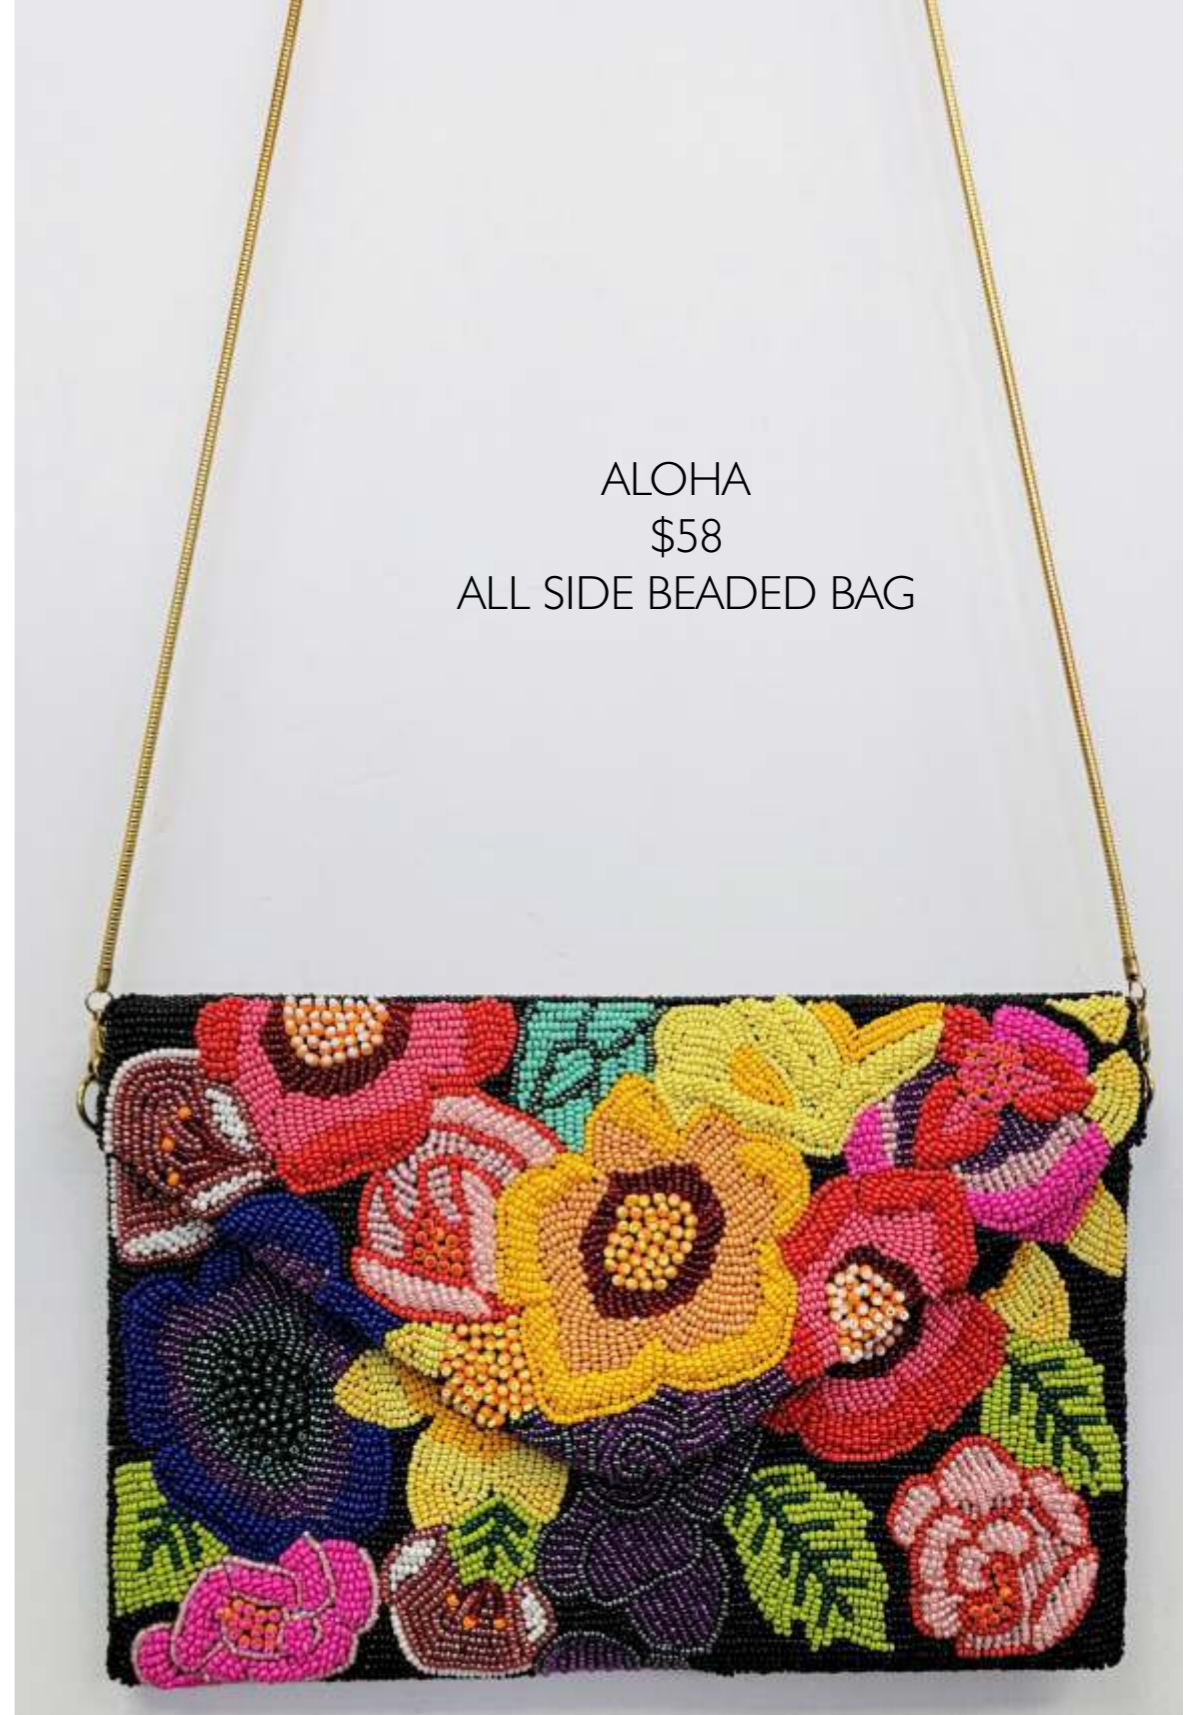

SUMMER
ALL SIDE BEADED
$ 48

ALOHA
$58
ALL SIDE BEADED BAG