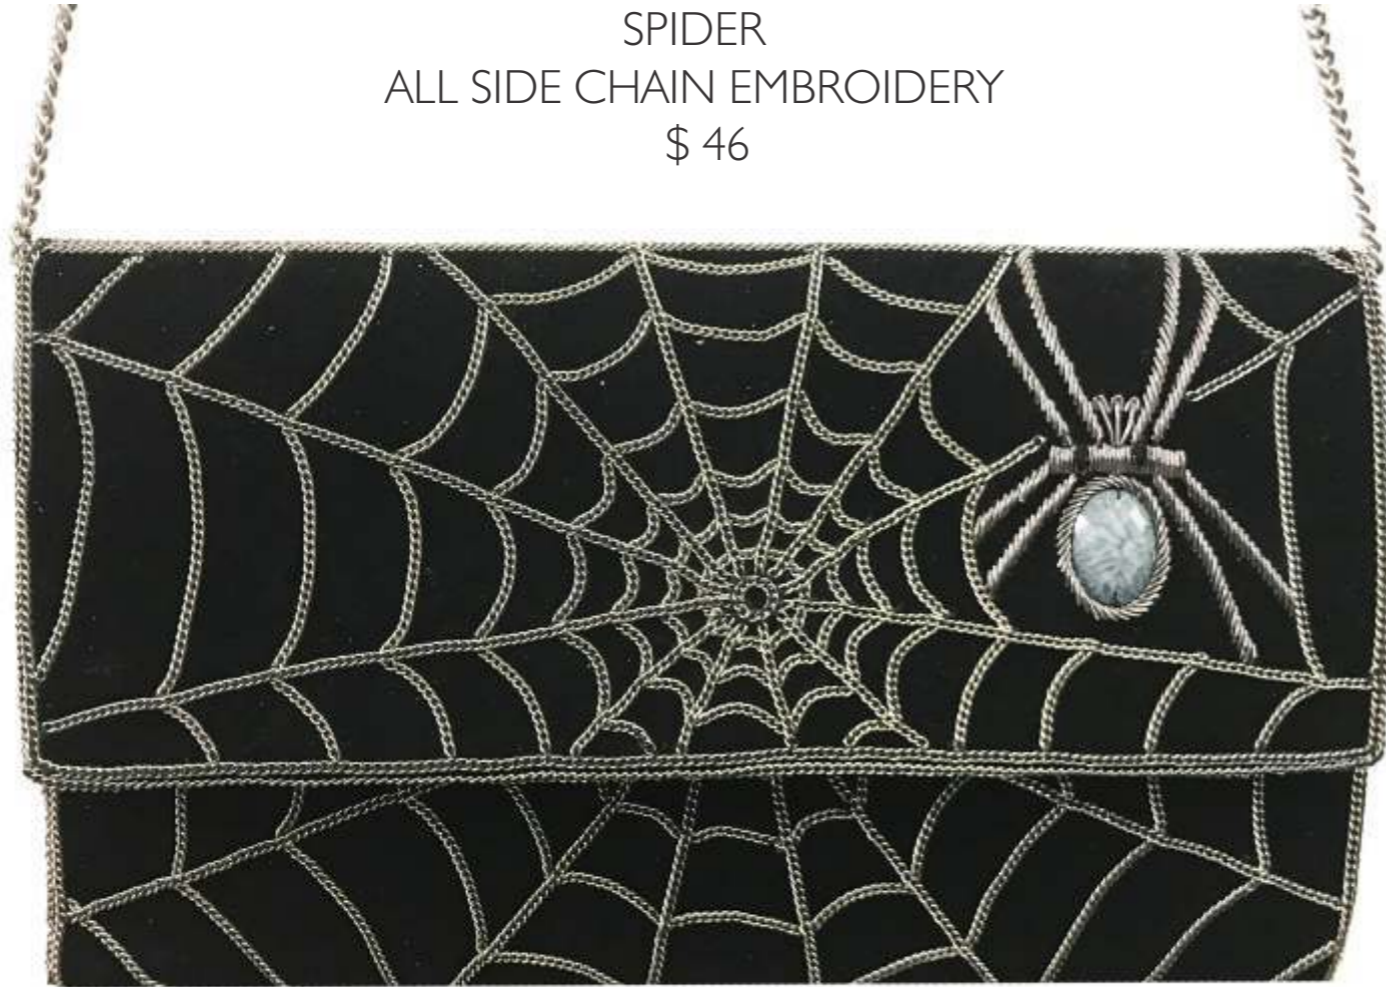

RICKI DESIGNS
CALIFORNIA

BEST SELLER

SPIDER
ALL SIDE CHAIN EMBROIDERY
$ 46