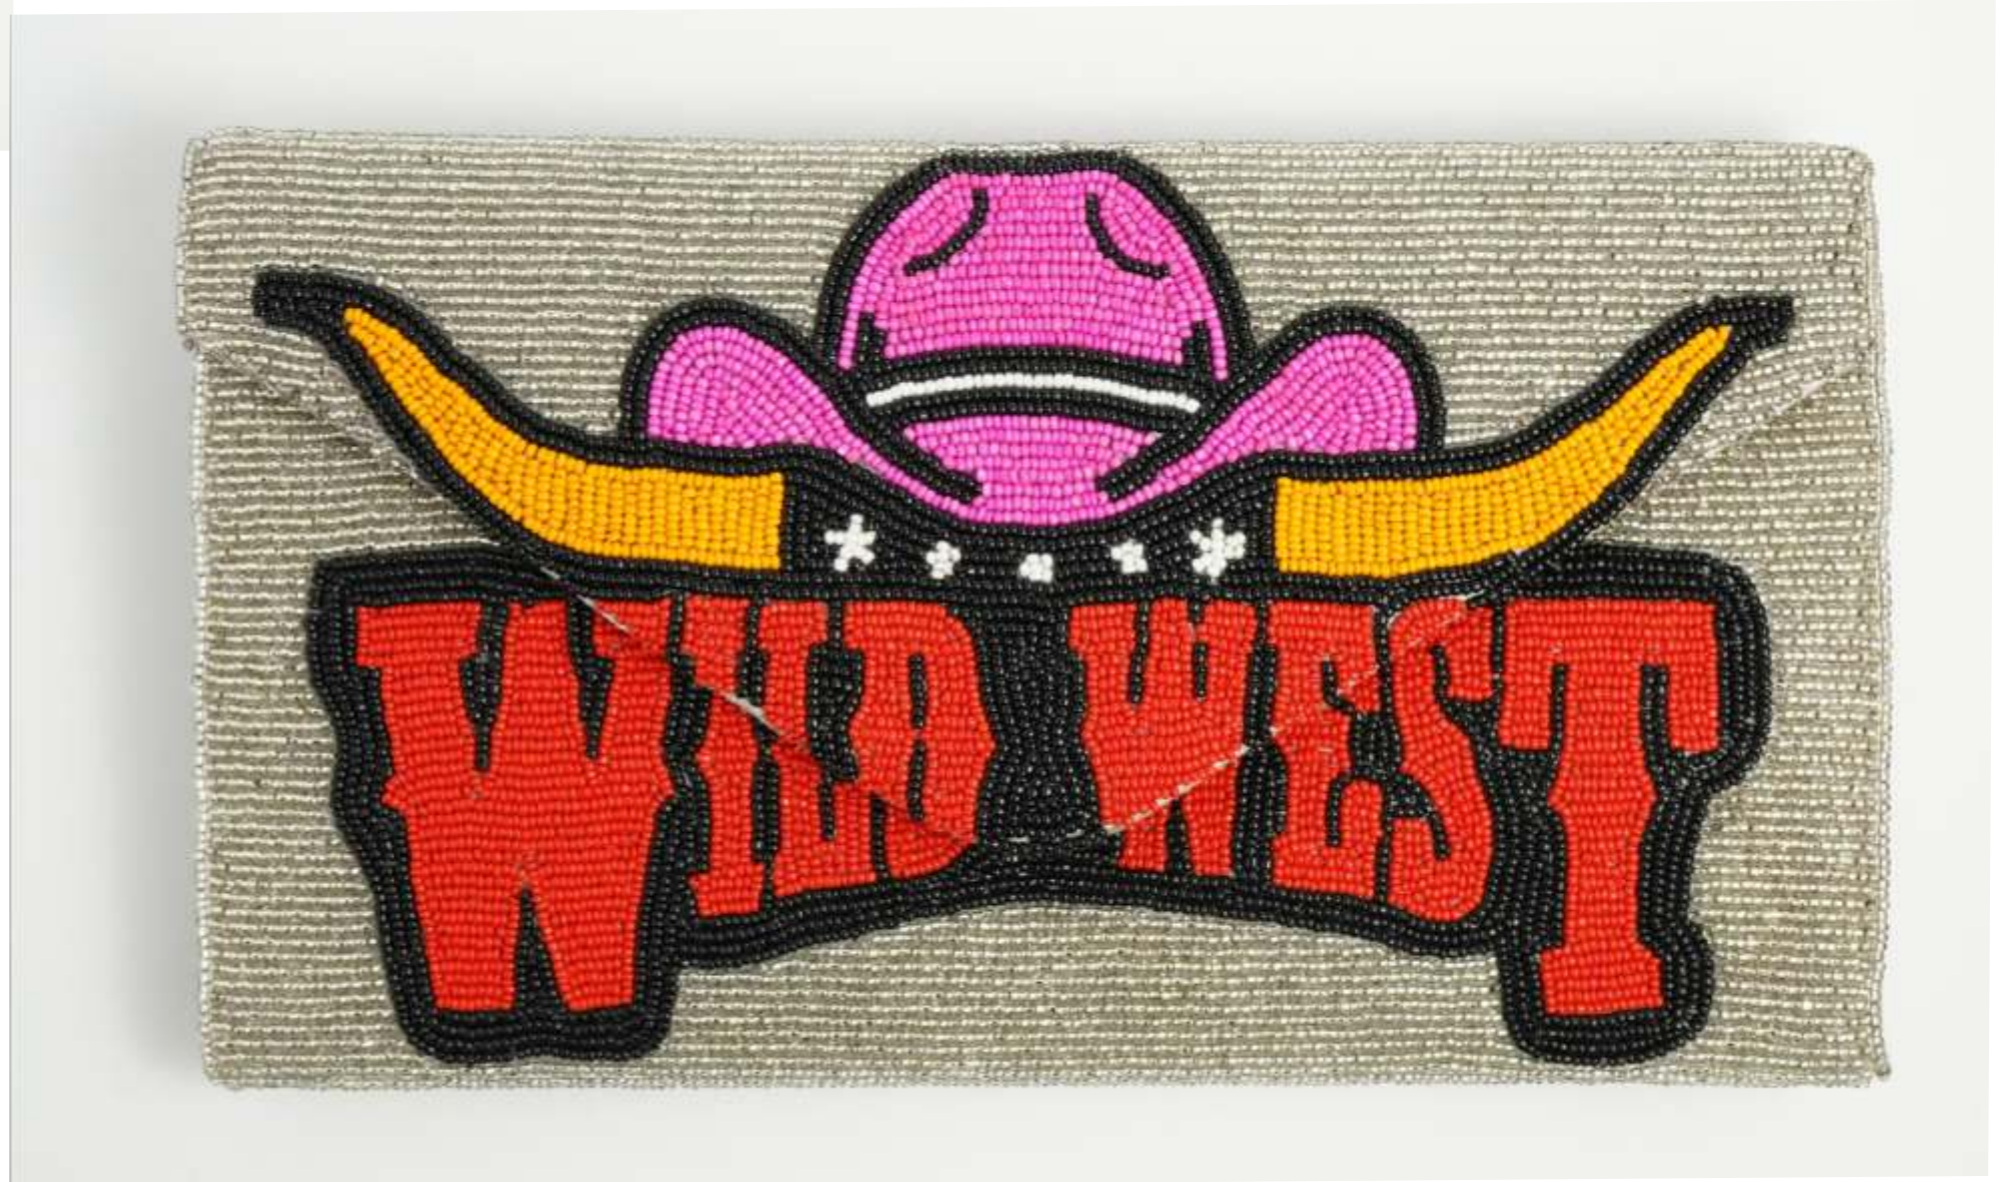

HOWDY
ALL SIDE BEADED
\$ 52

RICKI DESIGNS
CALIFORNIA

WILD WEST
ALL SIDE BEADED
\$ 52

RICKI DESIGNS
CALIFORNIA

NEW ARRIVAL

CHERRY
\$58

PINEAPPLE
\$58

RICKI DESIGNS
CALIFORNIA